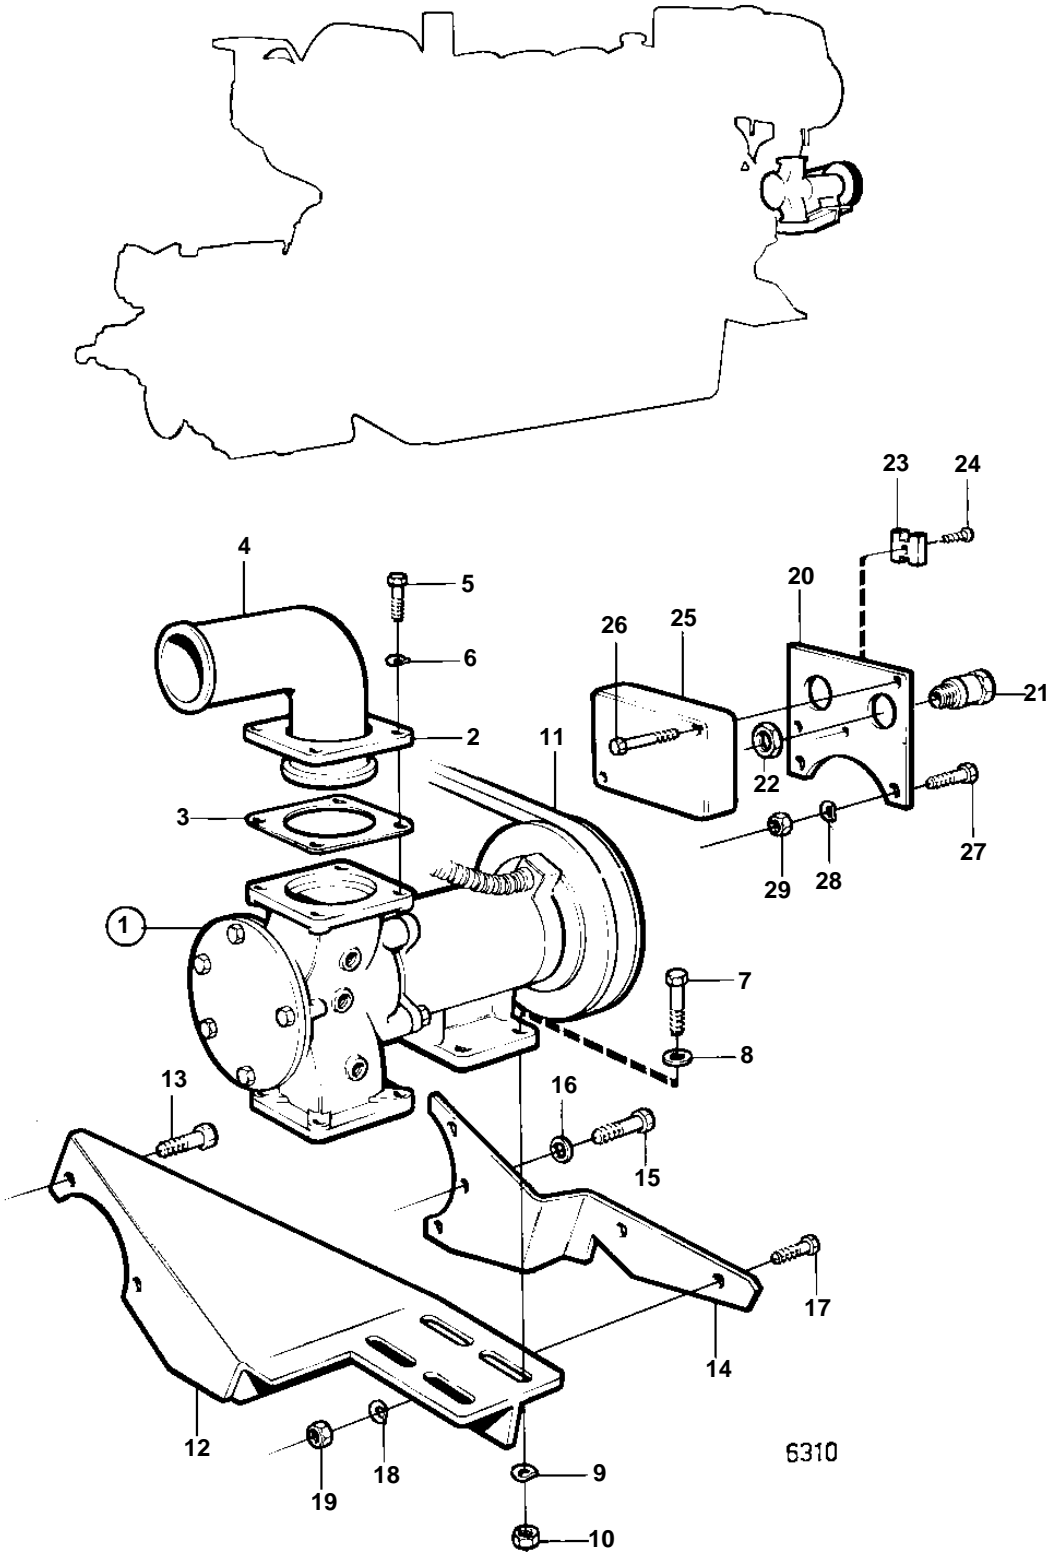

TMD100A,MD100B

TMD100A,MD100B

REF	PART NO.	QTY	DESCRIPTION	SEE SEC.	NOTES
1	846104	1	Pump		11/4"
				090-0145	
2	842029	2	Flange		
3	820877	2	Gasket		
4	842028	2	Riser		
5	940114	8	Screw		
6	942336	8	Spring washer		
7	940162	4	Screw		
8	940097	4	Washer		
9	942336	4	Spring washer		
10	955827	4	Nut		
11	846361	1	V-belt		
12	846231	1	Bracket		
13	955577	2	Screw		
14	846232	1	Bracket		
15	955535	3	Screw		
16	940097	3	Washer		
17	955535	2	Screw		
18	942336	2	Spring washer		
19	955827	2	Nut		
20	846233	1	Bracket		
21	881192	1	Cable union		
	822327	1	Cable union		
22	880243	2	Nut		
23	182010	1	Coupling piece		
24	956049	1	Screw		
25	837392	1	Cover		
26	956301	2	Screw		
27	955525	2	Screw		
28	941905	2	Spring washer		
29	955780	2	Nut		